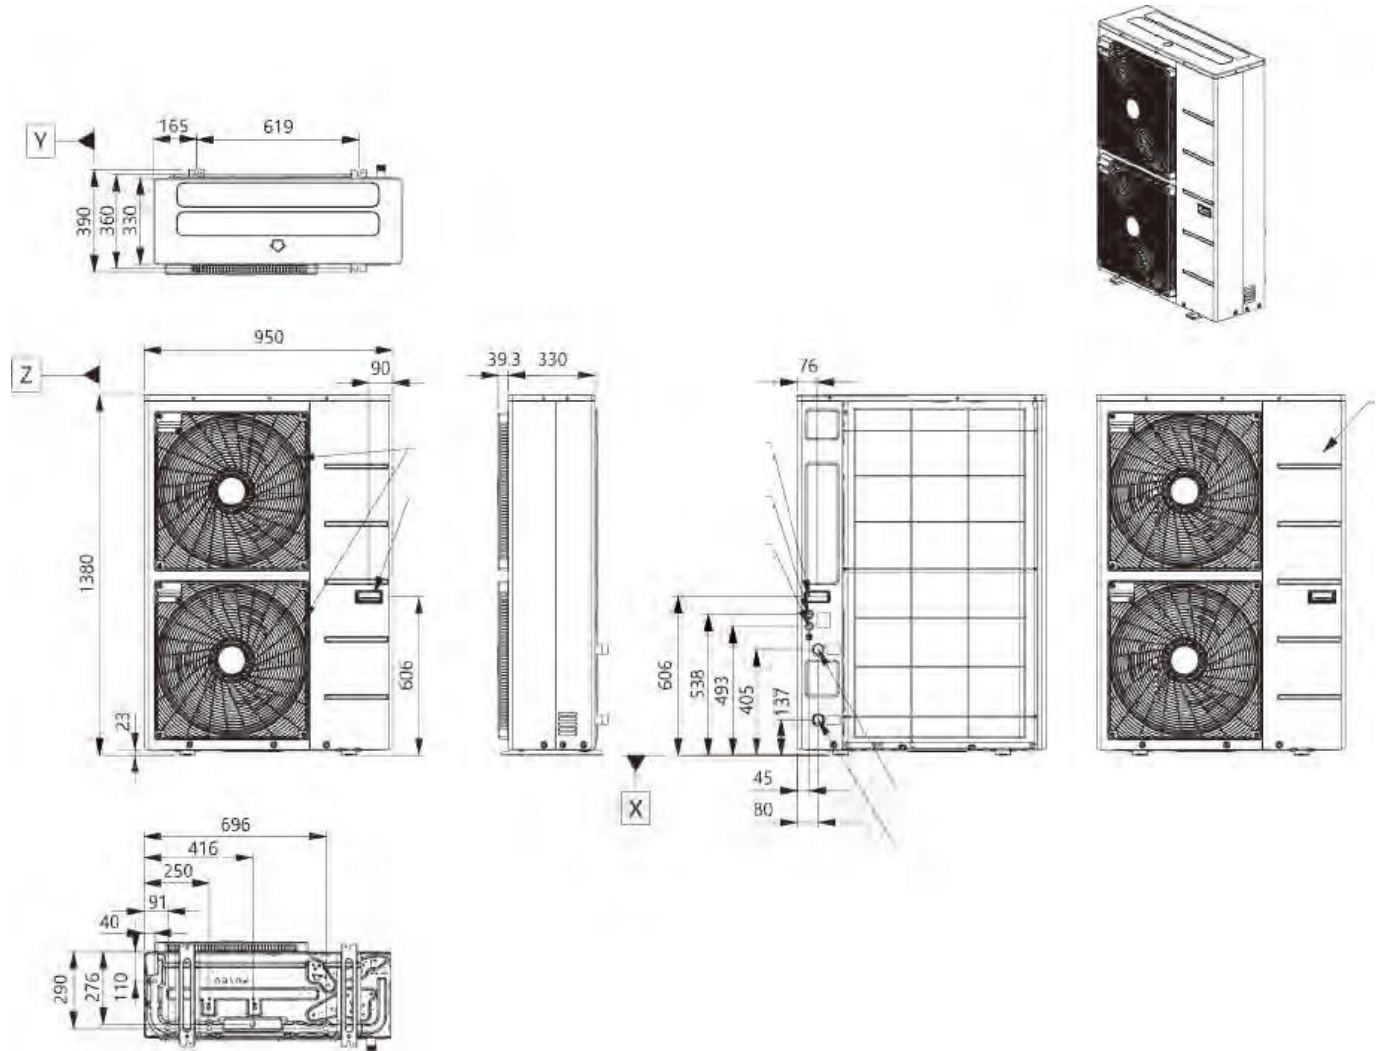

Performanta pompelor de caldura pe partea de racire

HU121MRB U30 / HU123MRB U30 + HN1600MC NK1

Outdoor Temperature	LWT 7°C	LWT 10°C	LWT 13°C	LWT 15°C	LWT 18°C	LWT 20°C	LWT 22°C
	TC	TC	TC	TC	TC	TC	TC
10°C DB	12.00	12.00	12.00	12.00	12.00	12.00	12.00
20°C DB	12.00	12.00	12.00	12.00	12.00	12.00	12.00
30°C DB	12.00	12.00	12.00	12.00	12.00	12.00	12.00
35°C DB	12.00	12.00	12.00	12.00	12.00	12.00	12.00
40°C DB	11.75	12.00	12.00	12.00	12.00	12.00	12.00
45°C DB	11.50	12.00	12.00	12.00	12.00	12.00	12.00

Dimensiunile pompelor de caldura :

Product Specification (Indoor Unit)

Technical Specification			Unit	HN1600MC NK1
Operation Range (leaving water)	Heating	Min. - Max.	°C DB	15 ~ 65
	Cooling			5 ~ 27 (16 ~ 27) ¹⁾
	DHW			15 ~ 80 ²⁾
Flow Sensor	Measuring Range	Min. - Max.	ℓ/min	5 ~ 80
Water Pressure Sensor	Measuring Range	Min. - Max.	bar(G)	0 ~ 20
Expansion Vessel	Volume		ℓ	8
Safety Valve	Pressure Limit	Upper limit	bar	3
Piping Connections	Water Circuit	Outlet to Heat Load	Inch	Male PT 1" according to ISO 7-1 (tapered pipe threads)
		Inlet from Heat Load		Male PT 1" according to ISO 7-1 (tapered pipe threads)
		Outlet to Outdoor Unit		Male PT 1" according to ISO 7-1 (tapered pipe threads)
		Inlet from Outdoor Unit		Male PT 1" according to ISO 7-1 (tapered pipe threads)
Wiring Connections	Power and Communication Cable (included earth, H07RN-F)		mm ² x cores	0.75 x 4C
Sound Power Level	Heating	Rated	dB(A)	44
Dimensions	Unit	W x H x D	mm	490 x 850 x 315
Weight	Unit		kg	30.5
Exterior	Color / RAL Code		-	Noble White / RAL 9016